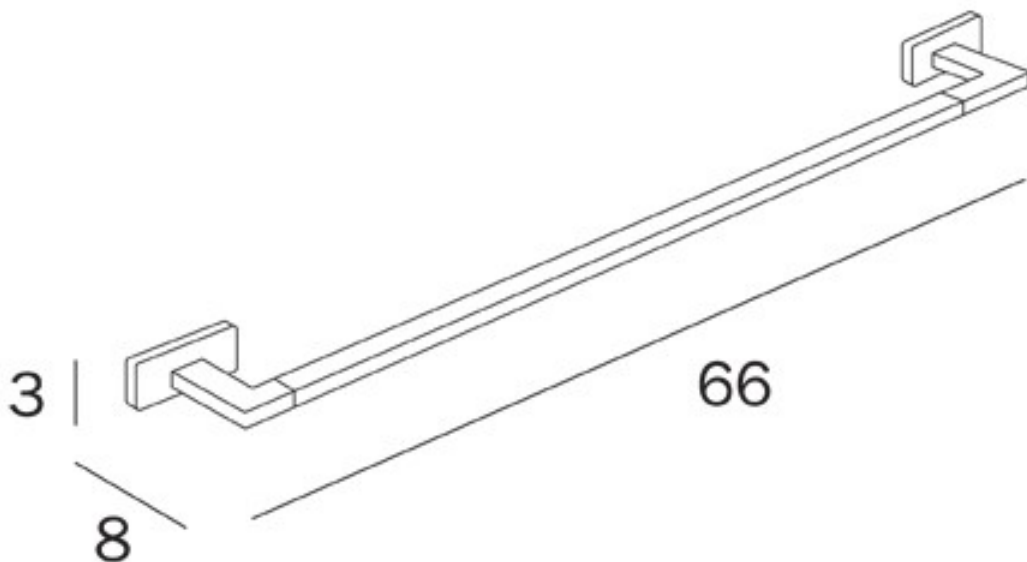

Proudly imported and distributed by
Gro Agencies Pty Ltd
Unit 2 / 37 Howe St, Osborne Park, WA, 6017
P 08 9446 3288 E info@groagencies.com.au W www.groagencies.com.au